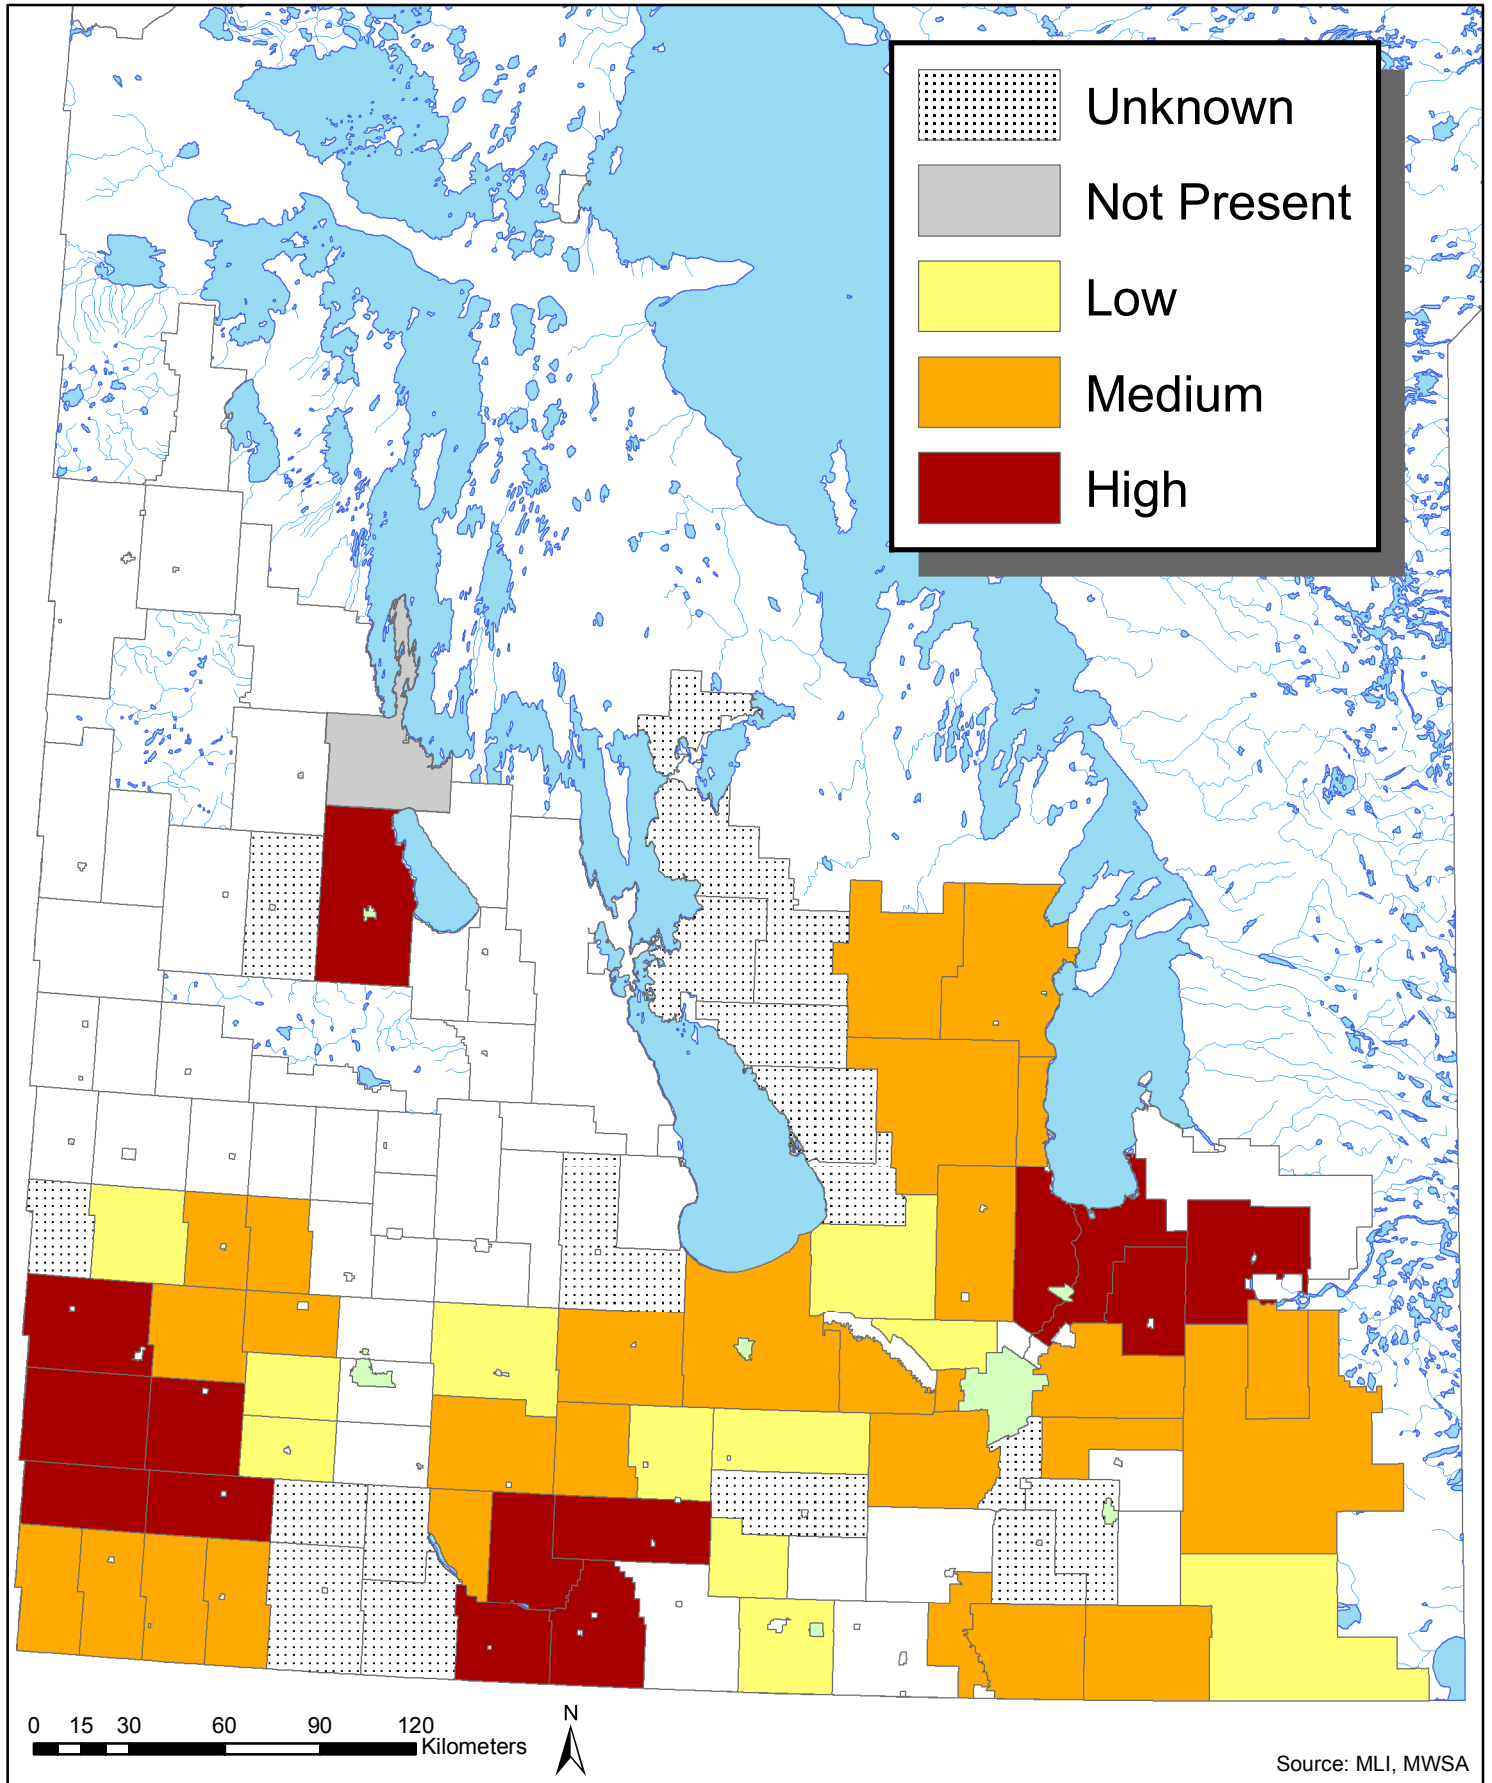

Perennial Sowthistle (*Sonchus arvensis*) Infestation in Manitoba Municipalities in 2010

Source: MLI, MWSA

Invasive Species Council of Manitoba
www.invasivespeciesmanitoba.com
(204) 232-6021